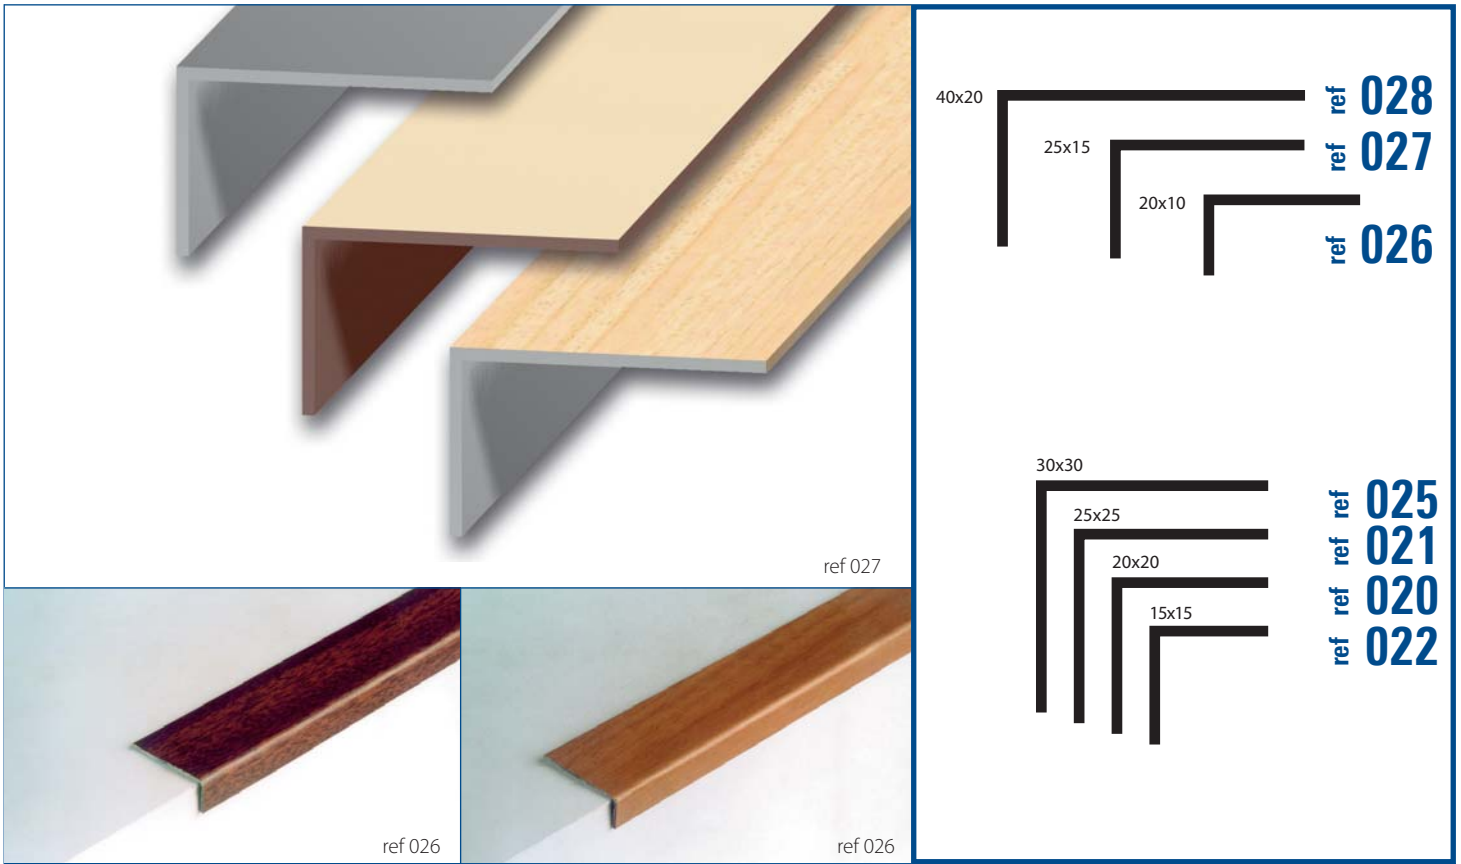

PRESENTACIÓN A GRANEL

Bulk Presentation / Présentation PRO / CAJA/BOXES/PAQUETS: 10 Un. / Long: 270 cm.

	ref. 026	ref. 027	ref. 022	ref. 020	ref. 021	ref. 025	ref. 028
01	A01026/270	A01027/270	A01022/270	A01020/270	A01021/270	A01025/270	A01028/270
02	A02026/270	A02027/270	A02022/270	A02020/270	A02021/270	A02025/270	A02028/270
11	A11026/270	A11027/270	A11022/270	A11020/270	A11021/270	A11025/270	A11028/270
12	A12026/270	A12027/270	A12022/270	A12020/270	A12021/270	A12025/270	A12028/270
13	A13026/270	A13027/270	A13022/270	A13020/270	A13021/270	A13025/270	A13028/270
14	A14026/270	A14027/270	A14022/270	A14020/270	A14021/270	A14025/270	A14028/270
15	A15026/270	A15027/270	A15022/270	A15020/270	A15021/270	A15025/270	A15028/270
16	A16026/270	A16027/270	A16022/270	A16020/270	A16021/270	A16025/270	A16028/270
17	A17026/270	A17027/270	A17022/270	A17020/270	A17021/270	A17025/270	A17028/270
19	A19026/270	A19027/270	A19022/270	A19020/270	A19021/270	A19025/270	A19028/270
20	A20026/270	A20027/270	A20022/270	A20020/270	A20021/270	A20025/270	A20028/270
22	A22026/270	A22027/270	A22022/270	A22020/270	A22021/270	A22025/270	A22028/270
28	A28026/270	A28027/270	A28022/270	A28020/270	A28021/270	A28025/270	A28028/270
29	A29026/270	A29027/270	A29022/270	A29020/270	A29021/270	A29025/270	A29028/270
30	A30026/270	A30027/270	A30022/270	A30020/270	A30021/270	A30025/270	A30028/270
31	A31026/270	A31027/270	A31022/270	A31020/270	A31021/270	A31025/270	A31028/270
33	A33026/270	A33027/270	A33022/270	A33020/270	A33021/270	A33025/270	A33028/270
35	A35026/270	A35027/270	A35022/270	A35020/270	A35021/270	A35025/270	A35028/270
38	A38026/270	A38027/270	A38022/270	A38020/270	A38021/270	A38025/270	A38028/270